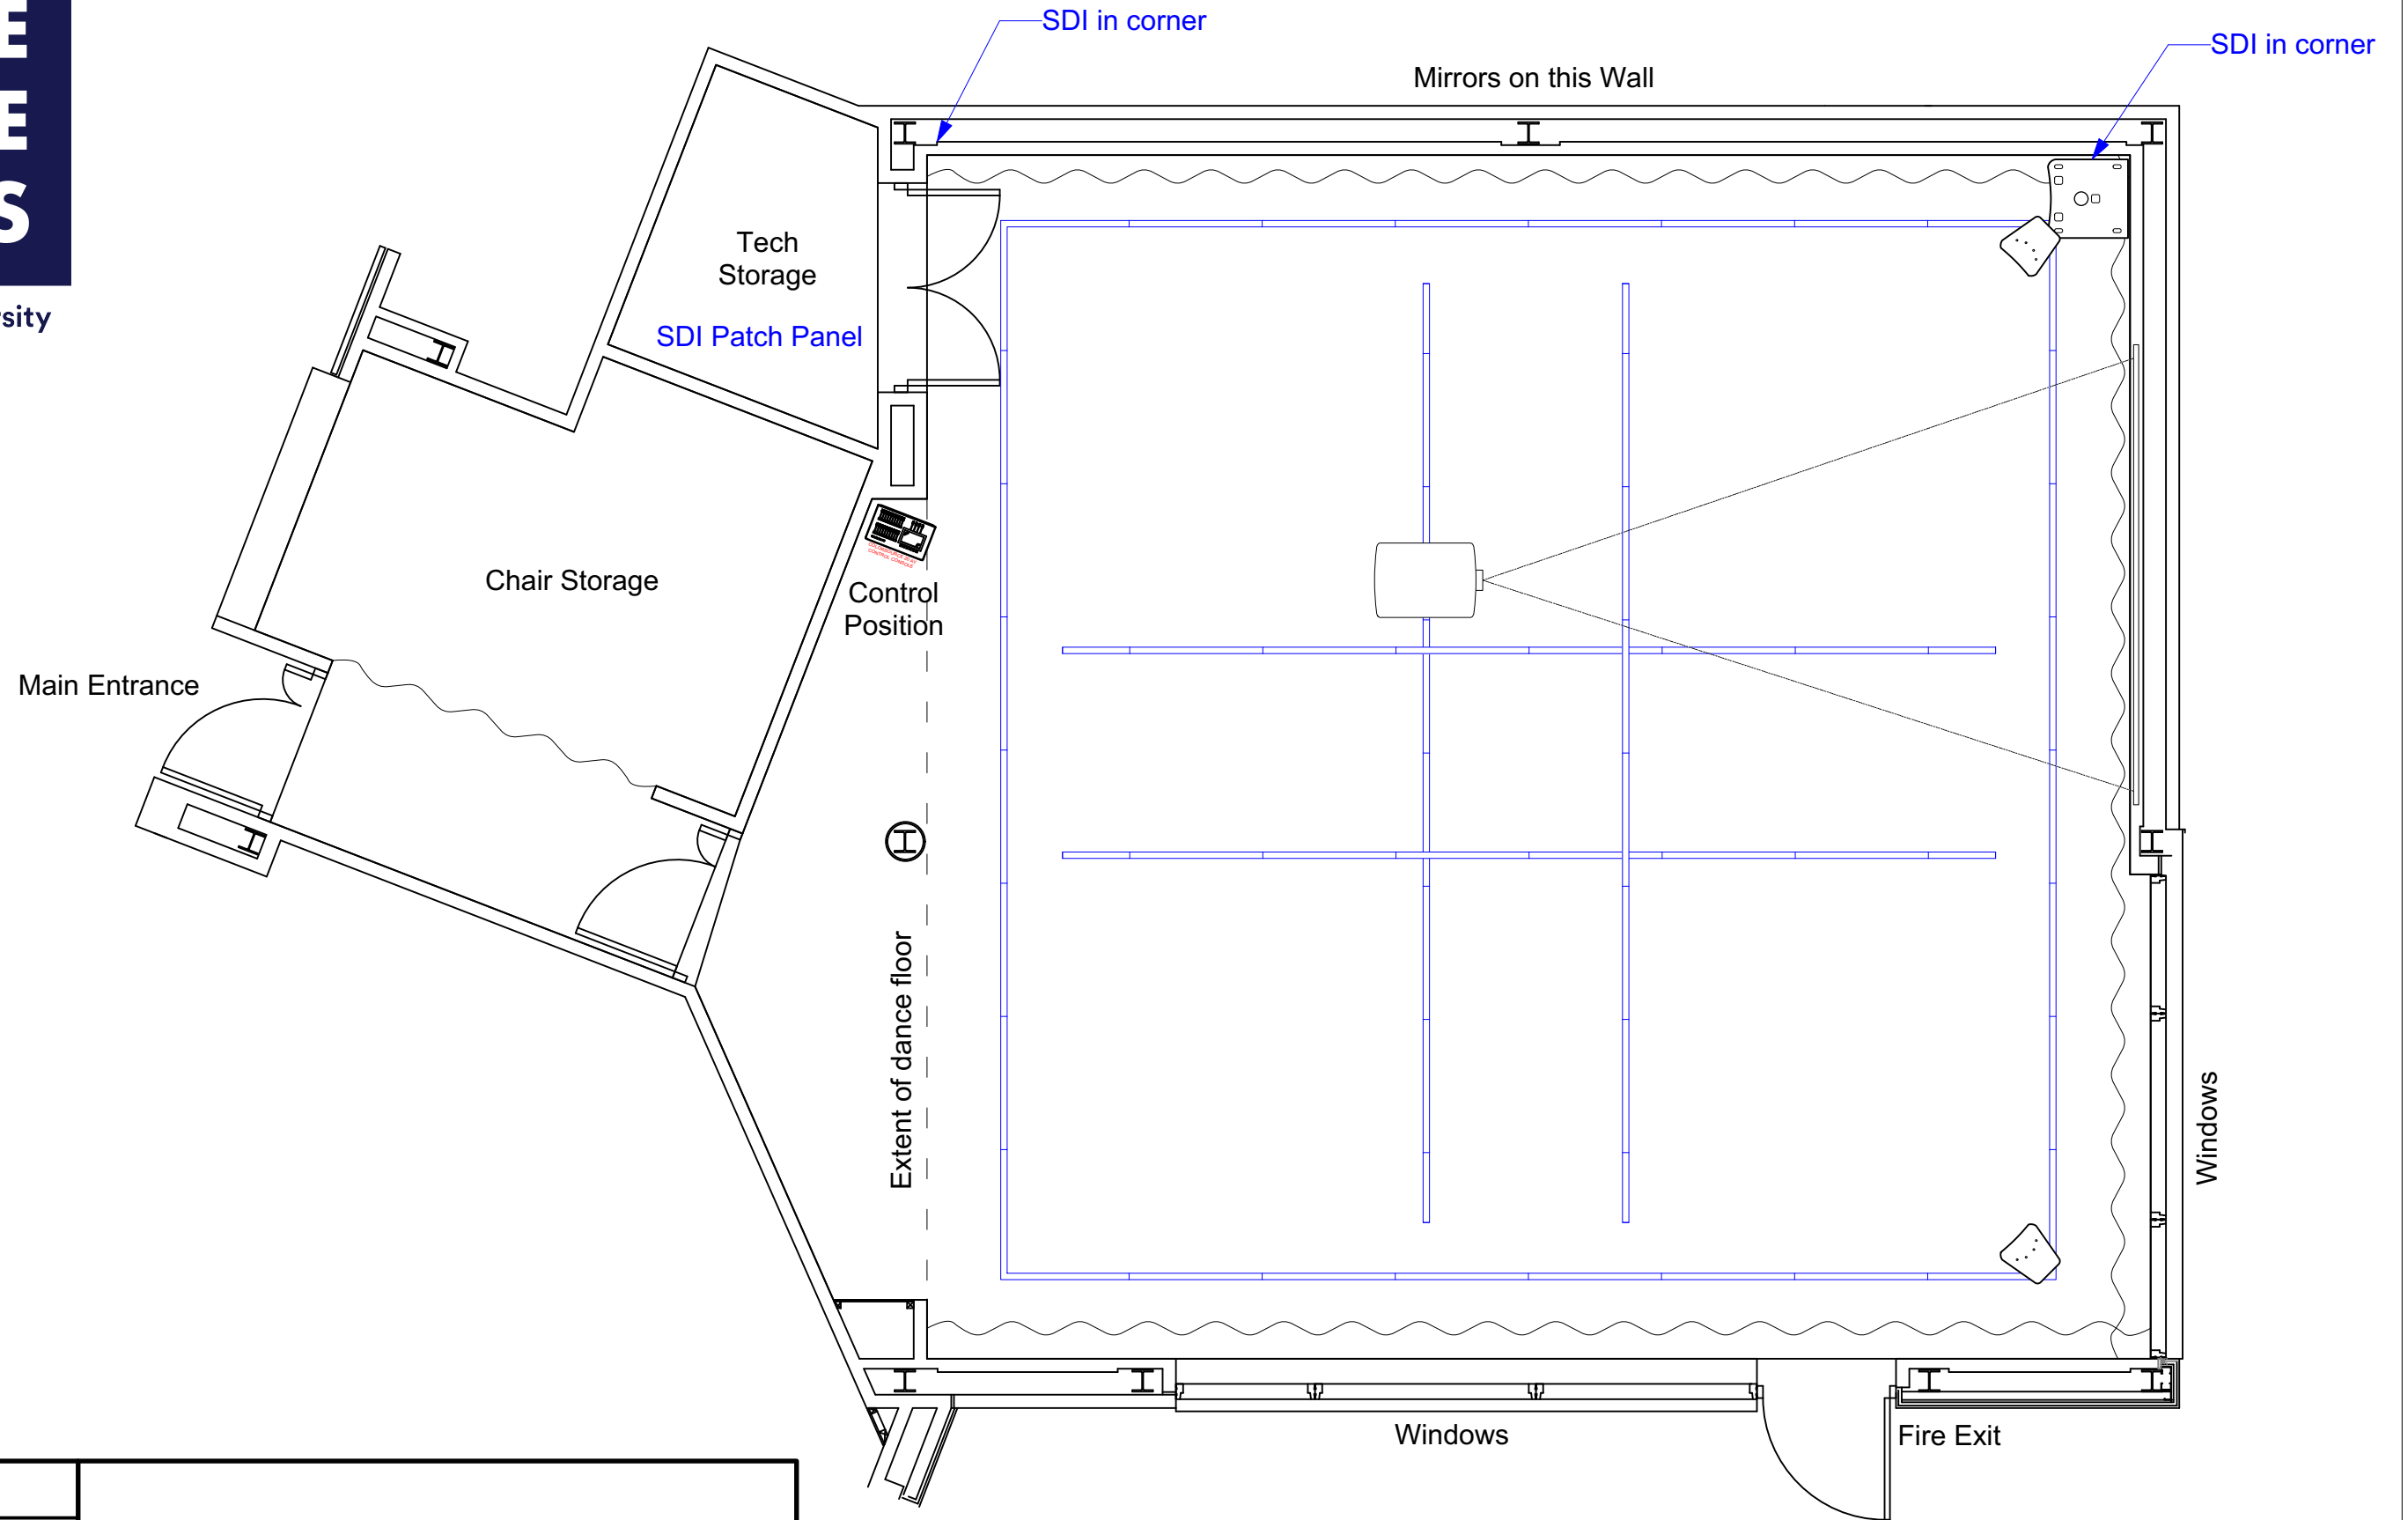

DESIGNED BY			
DRAWN BY C Flux			
CHECKED BY	TITLE Ground Plan		
APPROVED BY R Statham	SIZE	CAGE CODE	DRAWING NUMBER 1
OTHER APPROVALS			REV A
CAD FILE NAME PAS ground Plan.vwx	SCALE 1:50 @ A3	SHEET 1	OF 3

-  ETC Colorsource Jr 25/50
-  ETC ColorSource PAR No Lens

DESIGNED BY			
DRAWN BY C Flux			
CHECKED BY	TITLE Lighting		
APPROVED BY R Statham	SIZE	CAGE CODE	DRAWING NUMBER 1
OTHER APPROVALS			REV A
CAD FILE NAME PAS ground Plan.vwx	SCALE 1:50 @ A3	SHEET 2	OF 3

LAKE SIDE ARTS

Part of the University
of Nottingham

DESIGNED BY			
DRAWN BY C Flux			
CHECKED BY	TITLE AV		
APPROVED BY R Statham	SIZE	CAGE CODE	DRAWING NUMBER 1
OTHER APPROVALS			REV A
CAD FILE NAME PAS ground Plan.vwx	SCALE 1:50 @ A3		SHEET 3 OF 3