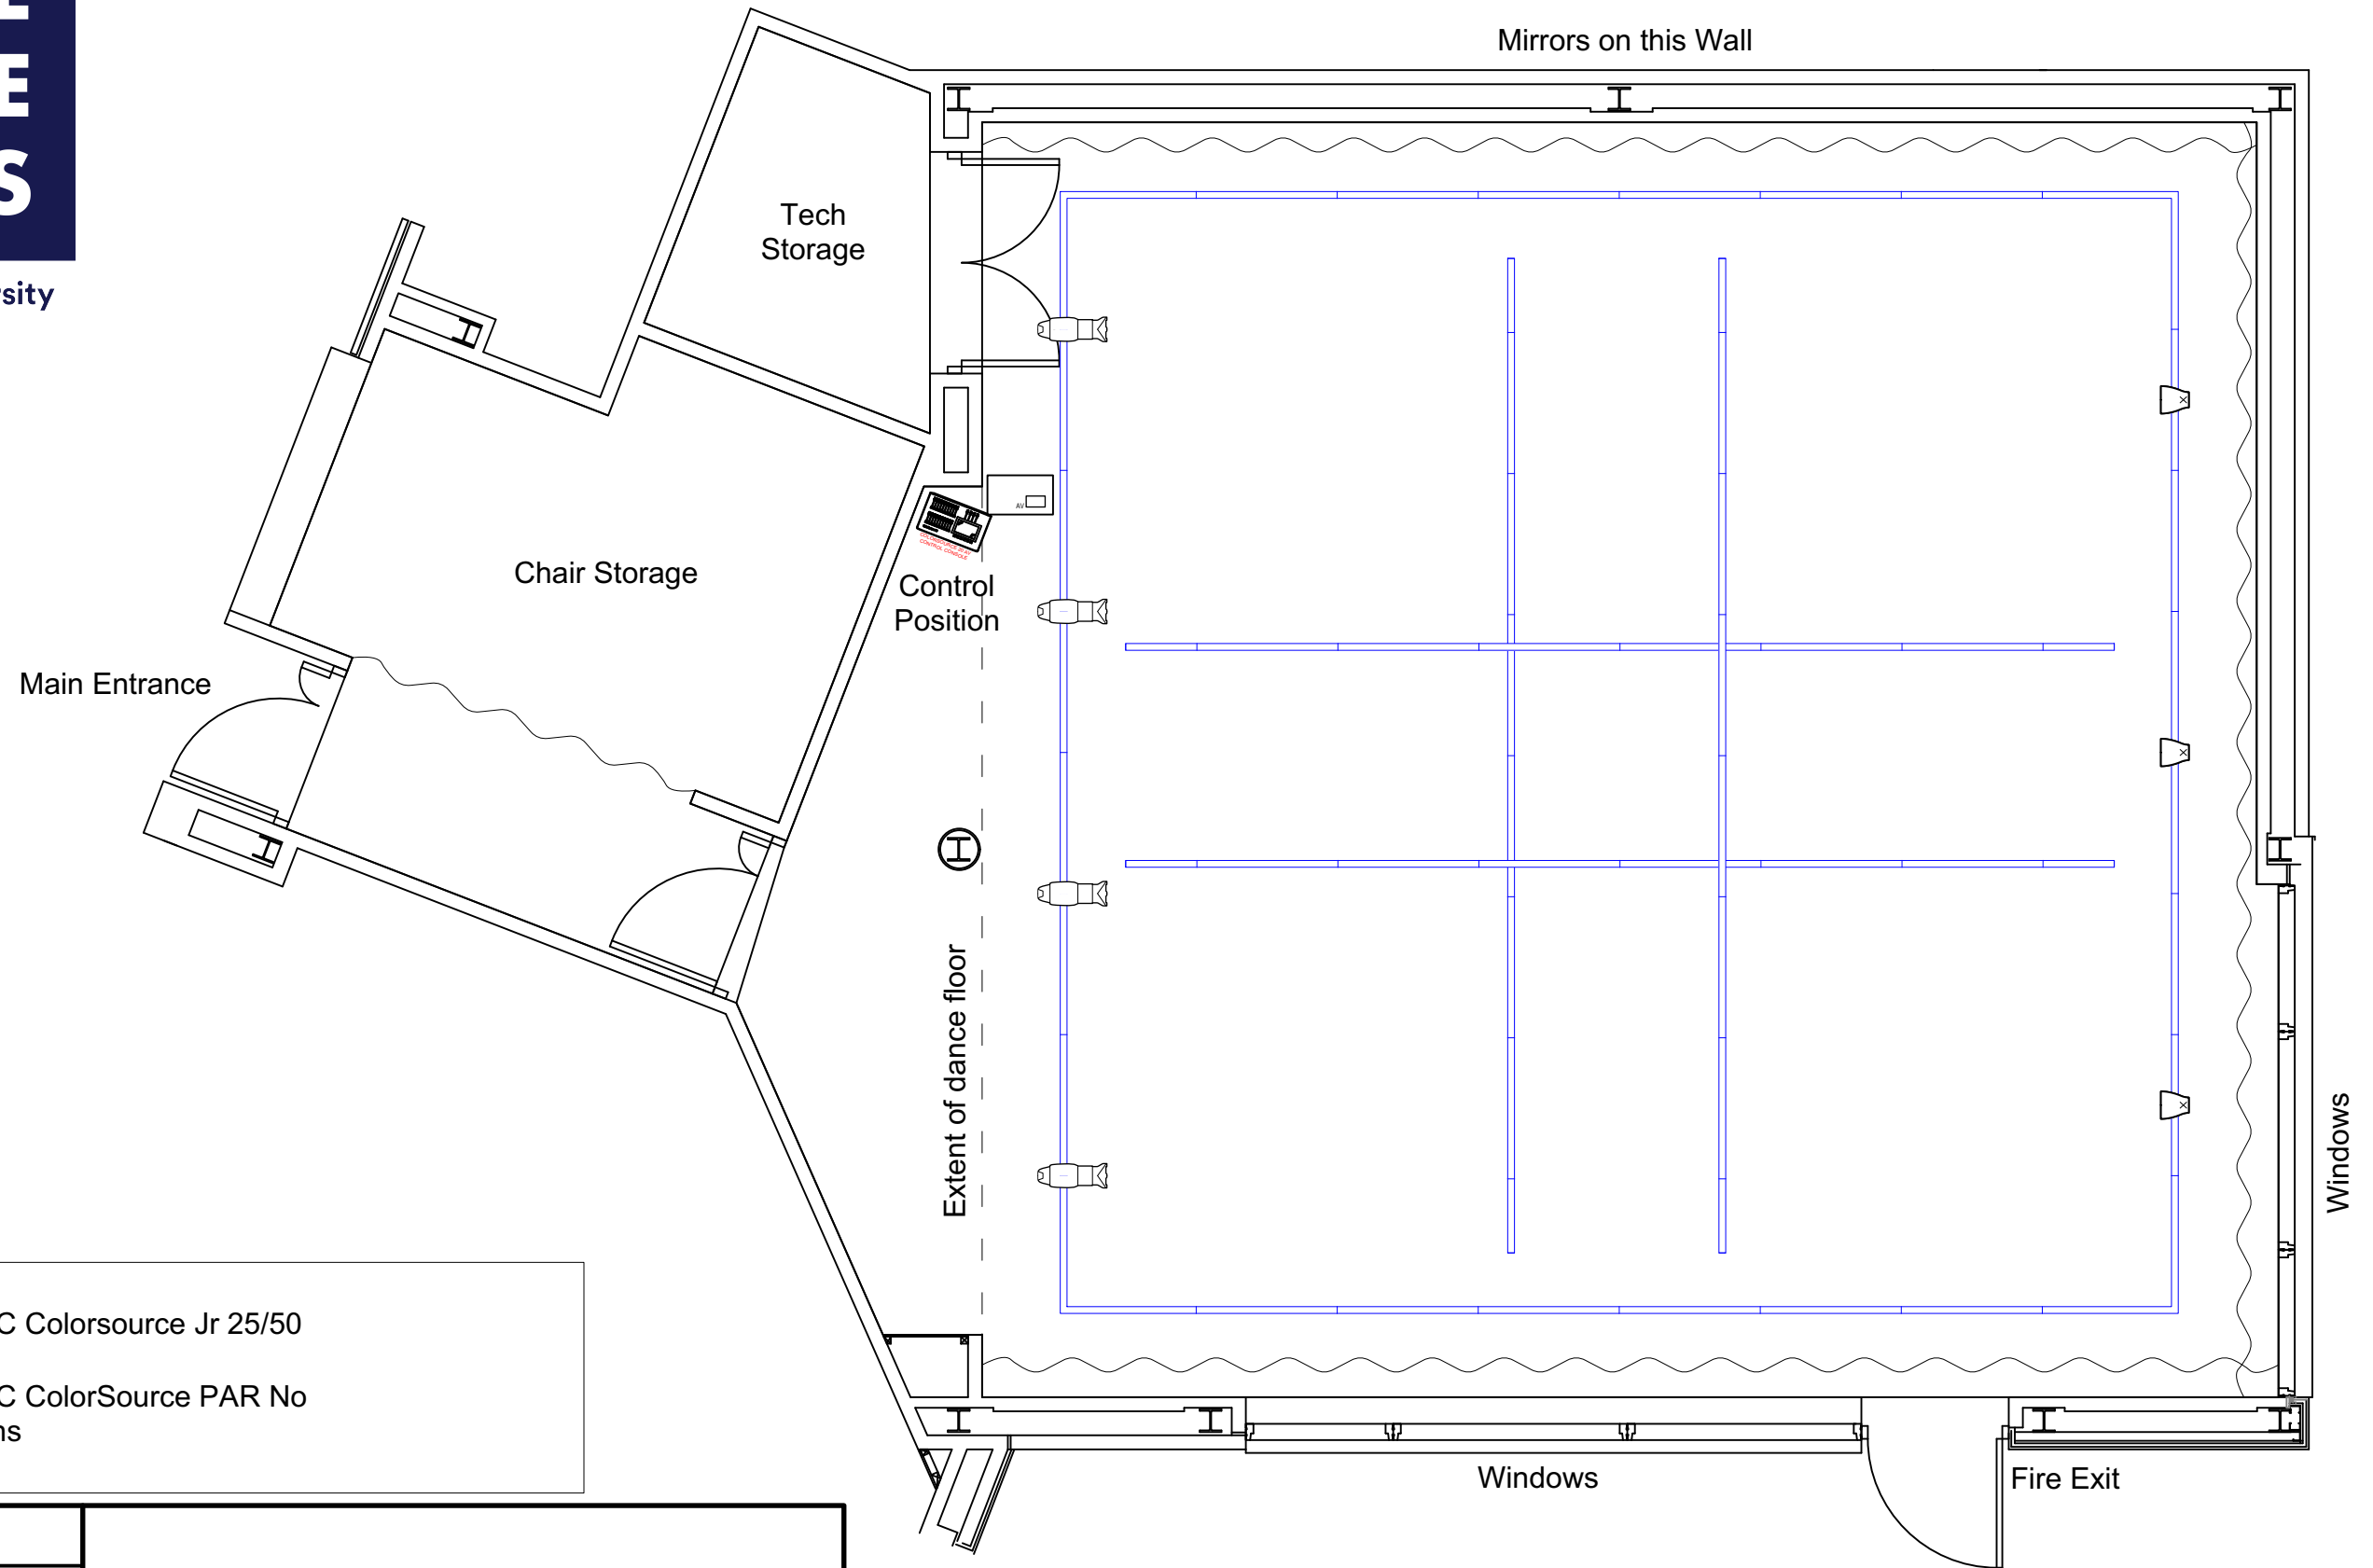

DESIGNED BY			
DRAWN BY C Flux			
CHECKED BY	TITLE Ground Plan		
APPROVED BY R Statham	SIZE	CAGE CODE	DRAWING NUMBER 1
OTHER APPROVALS			REV A
CAD FILE NAME PAS ground Plan.vwx	SCALE 1:50 @ A3	SHEET 1	OF 3

-  ETC Colorsource Jr 25/50
-  ETC ColorSource PAR No Lens

DESIGNED BY			
DRAWN BY C Flux			
CHECKED BY	TITLE Lighting		
APPROVED BY R Statham	SIZE	CAGE CODE	DRAWING NUMBER 1
OTHER APPROVALS			REV A
CAD FILE NAME PAS ground Plan.vwx	SCALE 1:50 @ A3	SHEET 2	OF 3

LAKE SIDE ARTS

Part of the University
of Nottingham

DESIGNED BY			
DRAWN BY C Flux			
CHECKED BY	TITLE AV		
APPROVED BY R Statham	SIZE	CAGE CODE	DRAWING NUMBER 1
OTHER APPROVALS			REV A
CAD FILE NAME PAS ground Plan.vwx	SCALE 1:50 @ A3		SHEET 3 OF 3